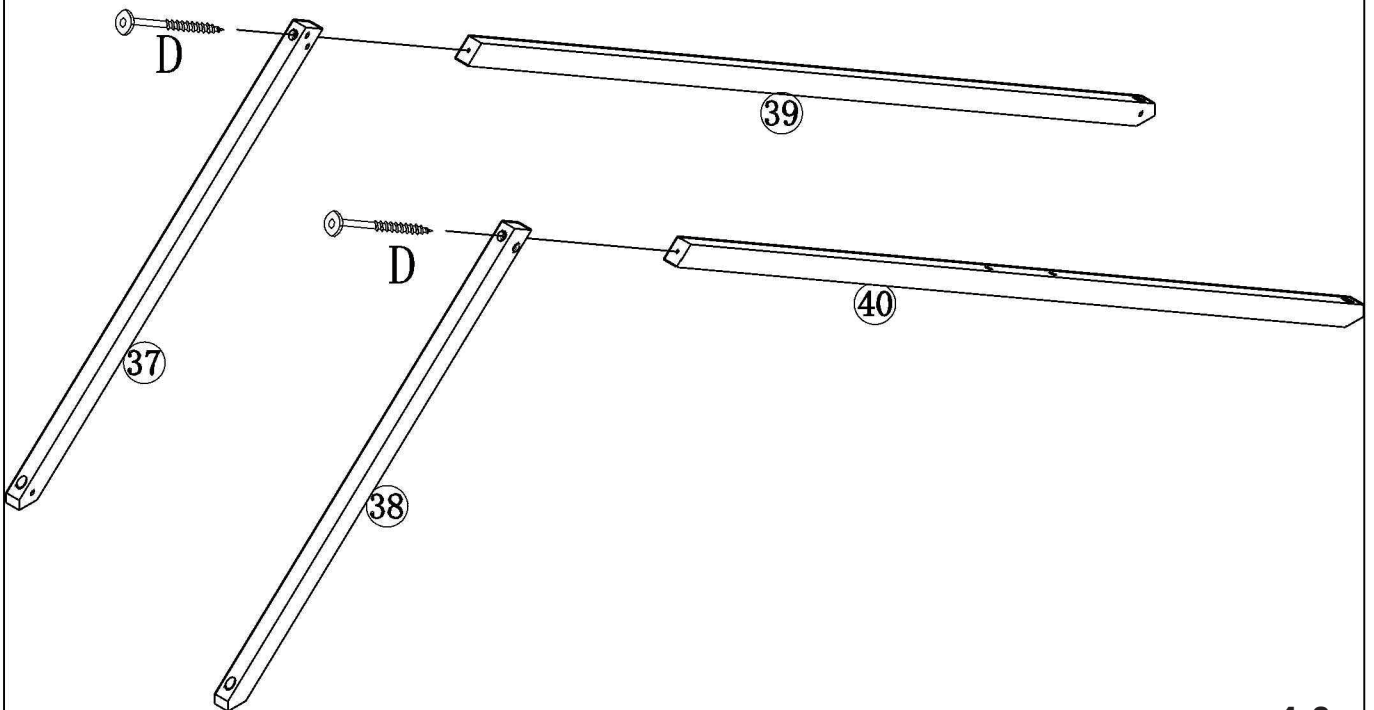

Montessori bed

ASSEMBLY INSTRUCTIONS

MOBM0190

www.robin-cool.com

Servicio Post-Venta

Tel: +34 918 09 62 29

Email: spv@kovyx.com

- 1. When receiving the goods, please confirm the product according to the instruction. Once you find less pieces, please provide relevant pictures to contact us. We will deal it in the time.**
- 2. Please install goods with the instruction manual.**
- 3. It is recommended that the installation should not be too tight to adjust easily. After the structure is installed, firm the interface for more stability.**

31 -1pcs 	32 -1pcs 	33 -1pcs 	34 -1pcs 	35 -2pcs 	36 -1pcs 
37 -1pcs 	38 -1pcs 	39 -1pcs 	40 -1pcs 	41 -1pcs 	42 -1pcs 
43 -1pcs 	11 -2pcs 	12 -2pcs 	99 -12pcs 	J -22+1pcs  M6*70mm Pointed	B -22+2pcs 
C -22+2pcs  Ø8*30mm	I -6pcs  φ 6*50MM	D -4pcs  φ 6*70MM	F -1pcs  Ø4*110mm	G -24+2pcs  Ø3*25mm	

1

D x2 

2

J x8	
B x8	
C x4	

3

I x4 

4

J x14	
B x14	
C x18	