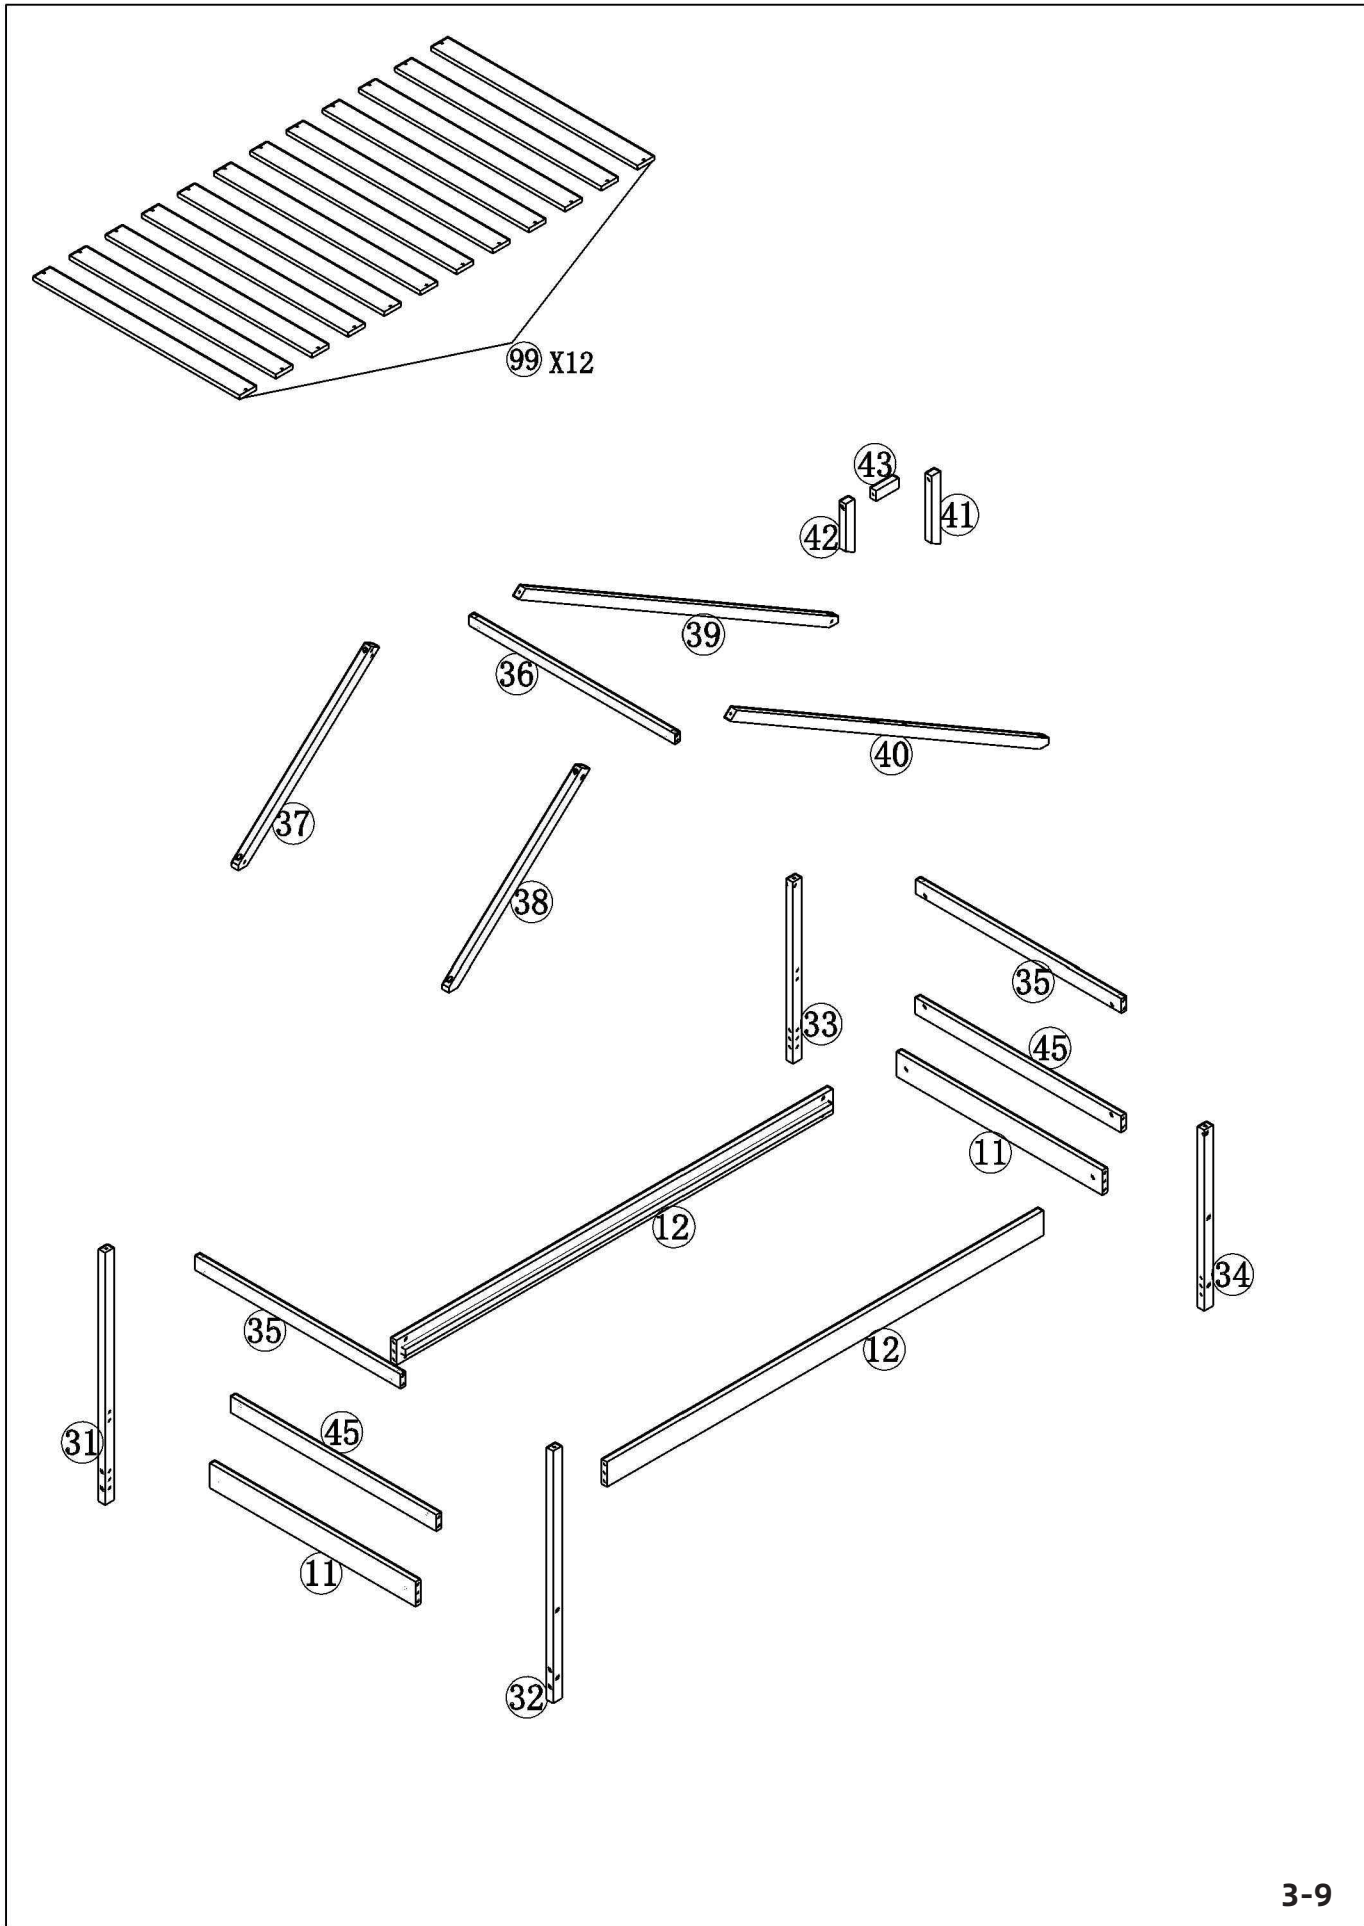

Montessori bed

ASSEMBLY INSTRUCTIONS

MOBM0190

www.robin-cool.com

Servicio Post-Venta

Tel: +34 918 09 62 29

Email: spv@kovyx.com

- 1. When receiving the goods, please confirm the product according to the instruction. Once you find less pieces, please provide relevant pictures to contact us. We will deal it in the time.**
- 2. Please install goods with the instruction manual.**
- 3. It is recommended that the installation should not be too tight to adjust easily. After the structure is installed, firm the interface for more stability.**

31 -1pcs 	32 -1pcs 	33 -1pcs 	34 -1pcs 	35 -2pcs 	36 -1pcs 
37 -1pcs 	38 -1pcs 	39 -1pcs 	40 -1pcs 	41 -1pcs 	42 -1pcs 
43 -1pcs 	11 -2pcs 	12 -2pcs 	99 -12pcs 	J -22+1pcs  M6*70mm Pointed	B -22+2pcs 
C -22+2pcs  Ø8*30mm	I -6pcs  φ 6*50MM	D -4pcs  φ 6*70MM	F -1pcs  Ø4*110mm	G -24+2pcs  Ø3*25mm	

1

D x2 

2

J x8	
B x8	
C x4	

3

I x4 

4

J x14	
B x14	
C x18	